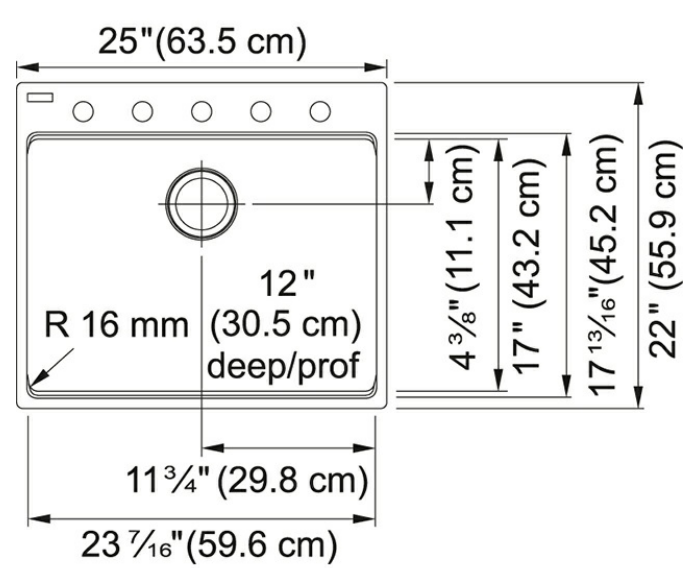

FEATURESnerous 12" deep bowl provides ample space for laundry and other household tasks

- Accessory rail system supports optional accessories and turns the sink into a functional workstation
- Scratch resistant, fade resistant and impact resistant to retain its new appearance for years
- Sanitized® function reduces bacteria and microbe growth.
- Can be installed as an undermount or a drop in sink

Product Picture

Technical Drawing

Product Dimensions

Length overall	25"
Width overall	22"
Length of large bowl	23 7/16"
Width of large bowl	17"
Depth of large bowl	12"
Minimum Cabinet Size	27"

General Information